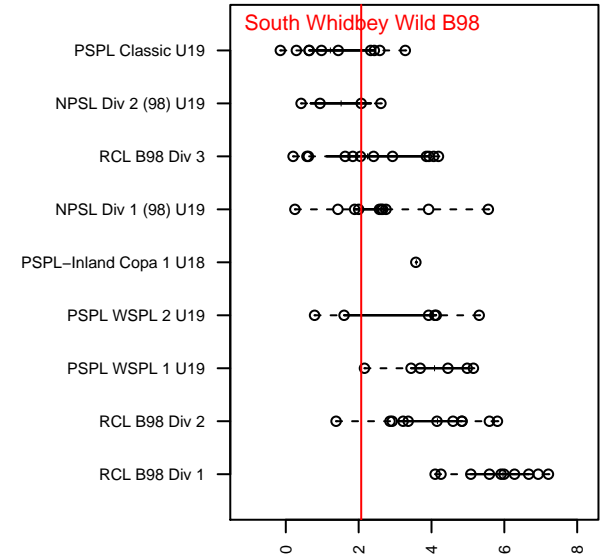

South Whidbey Wild B98

South Whidbey Youth SC
 Clinton, WA
 B98 total strength=1498
 attack=13.85 defense=9.09
 fall league = NPSL Div 2 (98) U19

alt names used:
 FC Wild
 South Whidbey FC Wild
 SWYSC FC WILD (WA)

Venues played:
 2016 REDAPT Cup Silver U19
 2016 Labor Day Cup BU19
 2016 NPSL Division 2 (98) U19

South Whidbey Wild B98
 Dots are actual minus expected GF (blue circles) and GA (red triangles).
 Blue line is smoothed change in attack strength. Red is smoothed change in defense strength.

**attack and defense variance (black dot)
relative to other teams
and top 10 in region**

**attack and defense rating
relative to others at age
and all opponents in last 13 months**

Performance relative to 13 month average