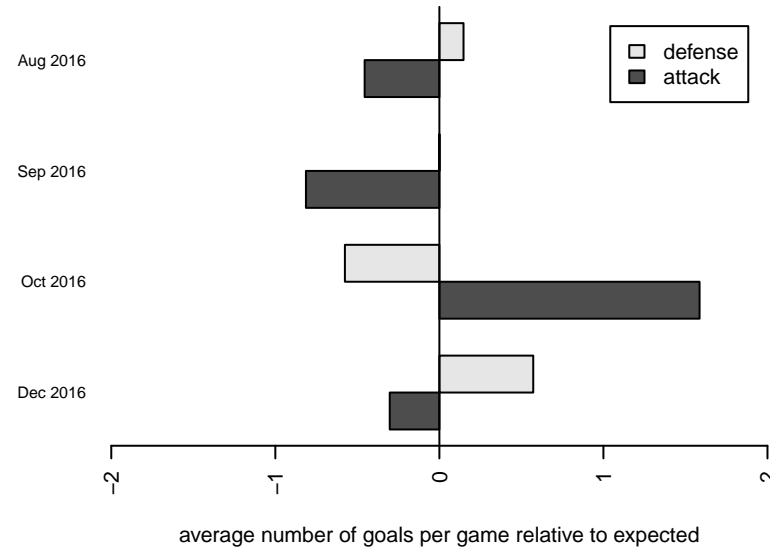

Performance relative to 13 month average