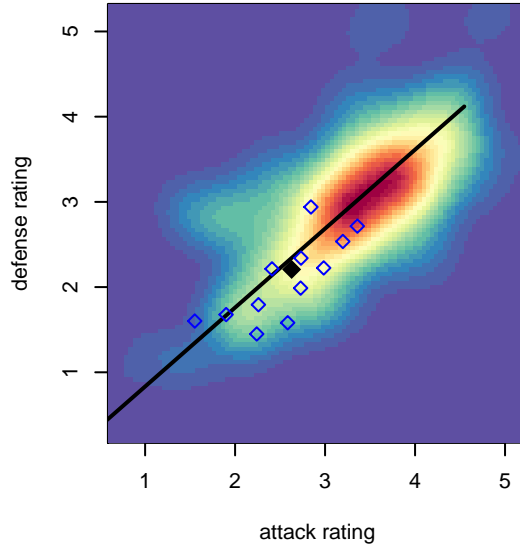

South Whidbey Wild B98

South Whidbey Youth SC
 Clinton, WA
 B98 total strength=1498
 attack=13.85 defense=9.09
 fall league = NPSL Div 2 (98) U19

alt names used:
 FC Wild
 South Whidbey FC Wild
 SWYSC FC WILD (WA)

Venues played:
 2016 REDAPT Cup Silver U19
 2016 Labor Day Cup BU19
 2016 NPSL Division 2 (98) U19

South Whidbey Wild B98
 Dots are actual minus expected GF (blue circles) and GA (red triangles).
 Blue line is smoothed change in attack strength. Red is smoothed change in defense strength.

**attack and defense variance (black dot)
relative to other teams
and top 10 in region**

**attack and defense rating
relative to others at age
and all opponents in last 13 months**

Performance relative to 13 month average