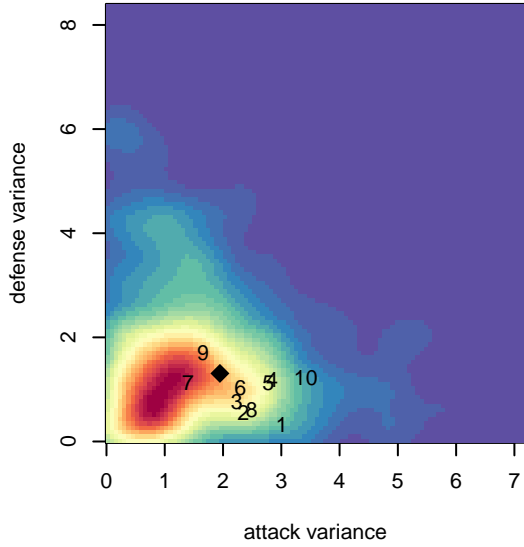

South Whidbey Wild B98

South Whidbey Youth SC
 Clinton, WA
 B98 total strength=1498
 attack=13.85 defense=9.09
 fall league = NPSL Div 2 (98) U19

alt names used:
 FC Wild
 South Whidbey FC Wild
 SWYSC FC WILD (WA)

Venues played:
 2016 REDAPT Cup Silver U19
 2016 Labor Day Cup BU19
 2016 NPSL Division 2 (98) U19

South Whidbey Wild B98
 Dots are actual minus expected GF (blue circles) and GA (red triangles).
 Blue line is smoothed change in attack strength. Red is smoothed change in defense strength.

**attack and defense variance (black dot)
relative to other teams
and top 10 in region**

**attack and defense rating
relative to others at age
and all opponents in last 13 months**

Performance relative to 13 month average