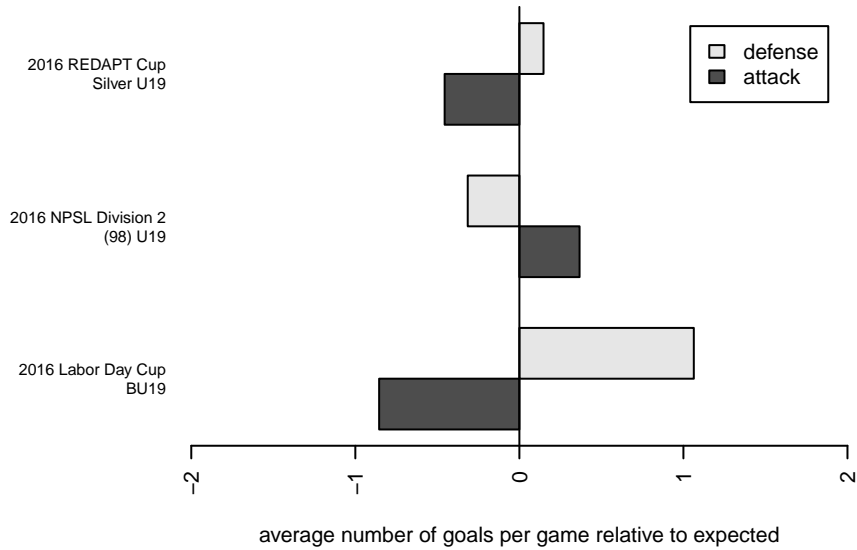

South Whidbey Wild B98

South Whidbey Youth SC
 Clinton, WA
 B98 total strength=1498
 attack=13.85 defense=9.09
 fall league = NPSL Div 2 (98) U19

alt names used:
 FC Wild
 South Whidbey FC Wild
 SWYSC FC WILD (WA)

Venues played:
 2016 REDAPT Cup Silver U19
 2016 Labor Day Cup BU19
 2016 NPSL Division 2 (98) U19

South Whidbey Wild B98
 Dots are actual minus expected GF (blue circles) and GA (red triangles).
 Blue line is smoothed change in attack strength. Red is smoothed change in defense strength.

**attack and defense variance (black dot)
relative to other teams
and top 10 in region**

**attack and defense rating
relative to others at age
and all opponents in last 13 months**

Performance relative to 13 month average